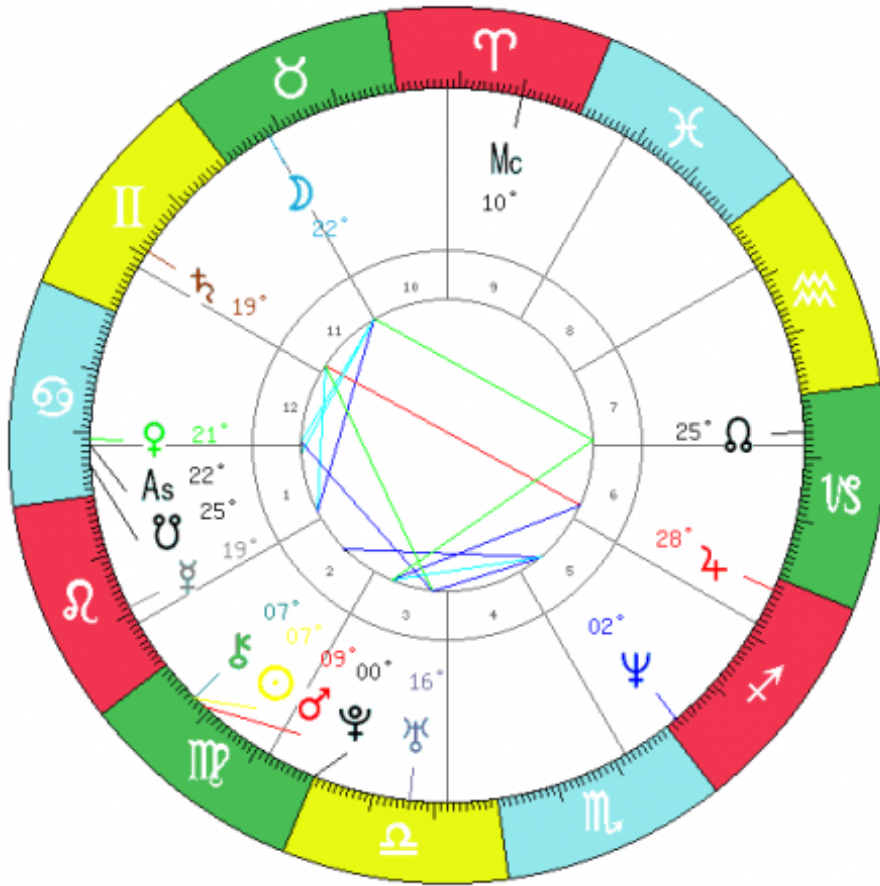

Monthly Forecast for Cameron Diaz

# THE BIRTH CHART

Cameron Diaz 30 Aug 1972 02:53 San Diego United States 32N42 (Lat) 117W09 (Long)

## The Planets

Symbol	Name	Degrees	Symbol	Sign	House	Direction
	Sun	07°06'		Virgo	2	F
	Moon	22°15'		Taurus	10	F
	Mercury	19°58'		Leo	1	F
	Venus	21°19'		Cancer	12	F
	Mars	09°46'		Virgo	2	F
	Jupiter	28°31'		Sagittarius	6	F
	Saturn	19°36'		Gemini	11	F
	Uranus	16°10'		Libra	3	F
	Neptune	02°33'		Sagittarius	5	F
	Pluto	00°57'		Libra	3	F
	Chiron	07°06'		Virgo	2	F
	Southnode	25°13'		Cancer	1	F

### The Aspects

Symbol	Planet	Symbol	Aspect	Symbol	Planet
	Sun		Conjunction		Mars
	Sun		Square		Neptune
	Mercury		Sextile		Saturn
	Mercury		Square		Moon
	Venus		Sextile		Moon
	Venus		Square		Uranus
	Jupiter		Opposition		Saturn
	Jupiter		Square		Pluto
	Saturn		Trine		Uranus
	Uranus		Semisquare		Neptune
	Neptune		Sextile		Pluto
	Southnode		Sextile		Moon
	Southnode		Conjunction		Venus
	Northnode		Trine		Moon
	Northnode		Trine		Pluto