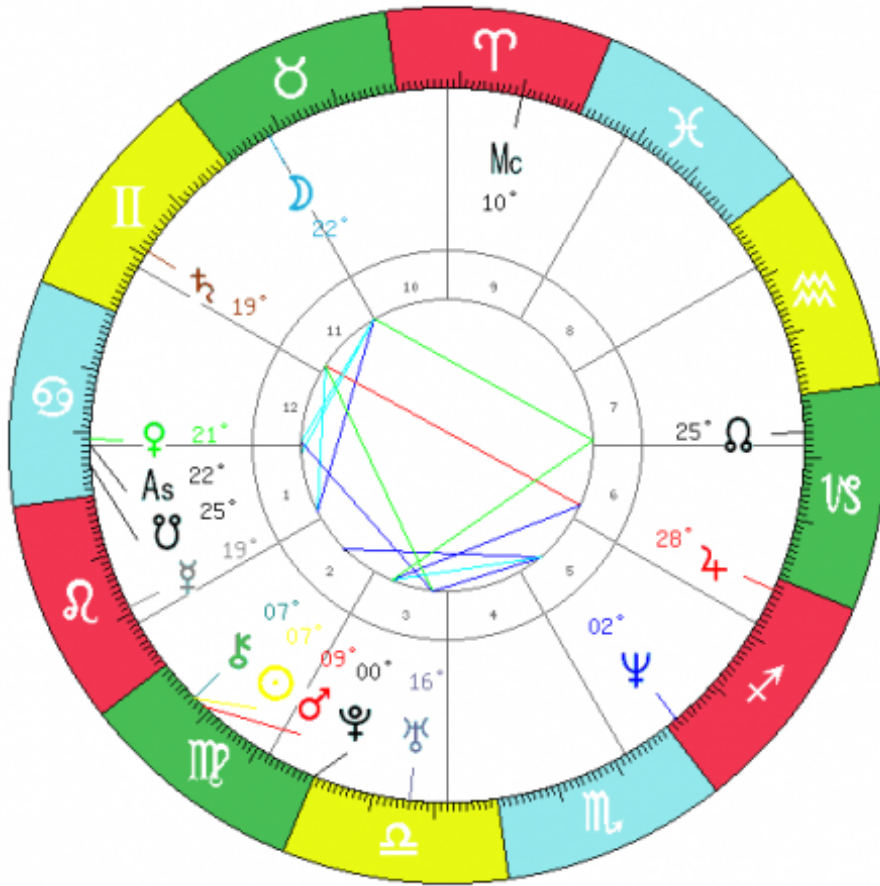

Monthly Forecast for Cameron Diaz

THE BIRTH CHART

Cameron Diaz 30 Aug 1972 02:53 San Diego United States 32N42 (Lat) 117W09 (Long)

The Planets

Symbol	Name	Degrees	Symbol	Sign	House	Direction
☉	Sun	07°06'	♍	Virgo	2	F
☾	Moon	22°15'	♉	Taurus	10	F
♿	Mercury	19°58'	♌	Leo	1	F
♀	Venus	21°19'	♋	Cancer	12	F
♂	Mars	09°46'	♍	Virgo	2	F
♃	Jupiter	28°31'	♐	Sagittarius	6	F
♄	Saturn	19°36'	♊	Gemini	11	F
♅	Uranus	16°10'	♎	Libra	3	F
♆	Neptune	02°33'	♐	Sagittarius	5	F
♇	Pluto	00°57'	♎	Libra	3	F
♁	Chiron	07°06'	♍	Virgo	2	F
♏	Southnode	25°13'	♋	Cancer	1	F

	Northnode	25°13'		Capricorn	7	F
Asc	Ascendant	22°39'		Cancer	12	
Mc	Midheaven	10°39'		Aries	9	

The Aspects

Symbol	Planet	Symbol	Aspect	Symbol	Planet
	Sun		Conjunction		Mars
	Sun		Square		Neptune
	Mercury		Sextile		Saturn
	Mercury		Square		Moon
	Venus		Sextile		Moon
	Venus		Square		Uranus
	Jupiter		Opposition		Saturn
	Jupiter		Square		Pluto
	Saturn		Trine		Uranus
	Uranus		Semisquare		Neptune
	Neptune		Sextile		Pluto
	Southnode		Sextile		Moon
	Southnode		Conjunction		Venus
	Northnode		Trine		Moon
	Northnode		Trine		Pluto