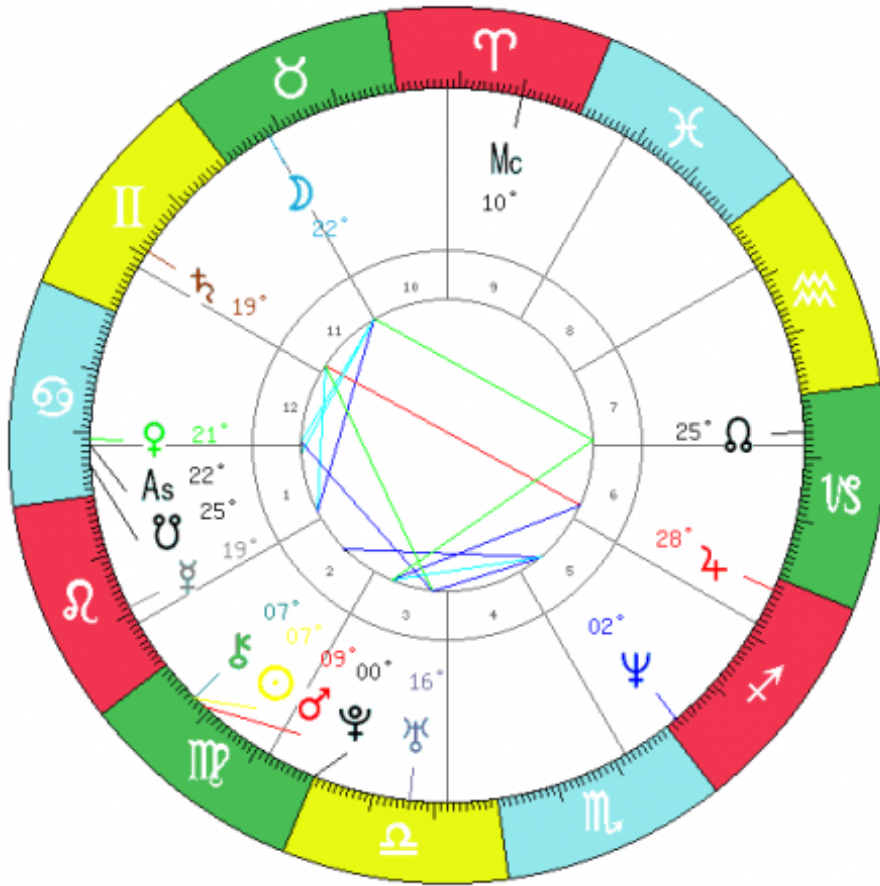

Monthly Forecast for Cameron Diaz

THE BIRTH CHART

Cameron Diaz 30 Aug 1972 02:53 San Diego United States 32N42 (Lat) 117W09 (Long)

The Planets

Symbol	Name	Degrees	Symbol	Sign	House	Direction
	Sun	07°06'		Virgo	2	F
	Moon	22°15'		Taurus	10	F
	Mercury	19°58'		Leo	1	F
	Venus	21°19'		Cancer	12	F
	Mars	09°46'		Virgo	2	F
	Jupiter	28°31'		Sagittarius	6	F
	Saturn	19°36'		Gemini	11	F
	Uranus	16°10'		Libra	3	F
	Neptune	02°33'		Sagittarius	5	F
	Pluto	00°57'		Libra	3	F
	Chiron	07°06'		Virgo	2	F
	Southnode	25°13'		Cancer	1	F

	Northnode	25°13'		Capricorn	7	F
Asc	Ascendant	22°39'		Cancer	12	
Mc	Midheaven	10°39'		Aries	9	

The Aspects

Symbol	Planet	Symbol	Aspect	Symbol	Planet
	Sun		Conjunction		Mars
	Sun		Square		Neptune
	Mercury		Sextile		Saturn
	Mercury		Square		Moon
	Venus		Sextile		Moon
	Venus		Square		Uranus
	Jupiter		Opposition		Saturn
	Jupiter		Square		Pluto
	Saturn		Trine		Uranus
	Uranus		Semisquare		Neptune
	Neptune		Sextile		Pluto
	Southnode		Sextile		Moon
	Southnode		Conjunction		Venus
	Northnode		Trine		Moon
	Northnode		Trine		Pluto